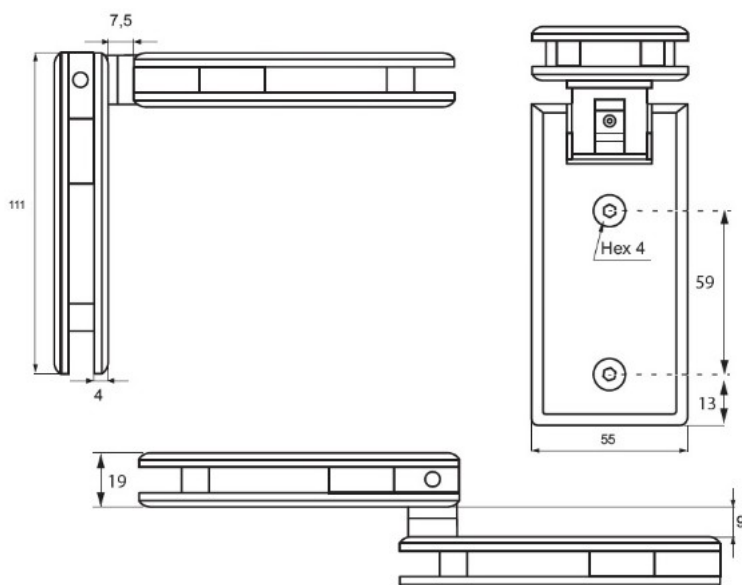

PRODUCT SHEET

Description:

Shower Hinge "Linz", 90DG, CPL, Glass/Glass, 6-10mm Glass Thickness, W/15DG Angle Adjustment Function & 15DG Return, Function, Brass Material, Rectangular Shape W/Chamfered, Edges

Item number:

15.26.738-0

Units	Box	Carton	HS Code	Barcode
Pcs.	1	10	8302100090	
				5704866505215

SISO A/S

Mileparken 11
DK-2740 Skovlunde
Denmark
VAT: 24786013

Phone +45 45 830 900

www.siso.dk
siso@siso.dk

Danske Bank
Nytorv Branch
Copenhagen
SWIFT: DABADKKK

Account no.
4180 3112 112936
IBAN Account
DK7230003112112936